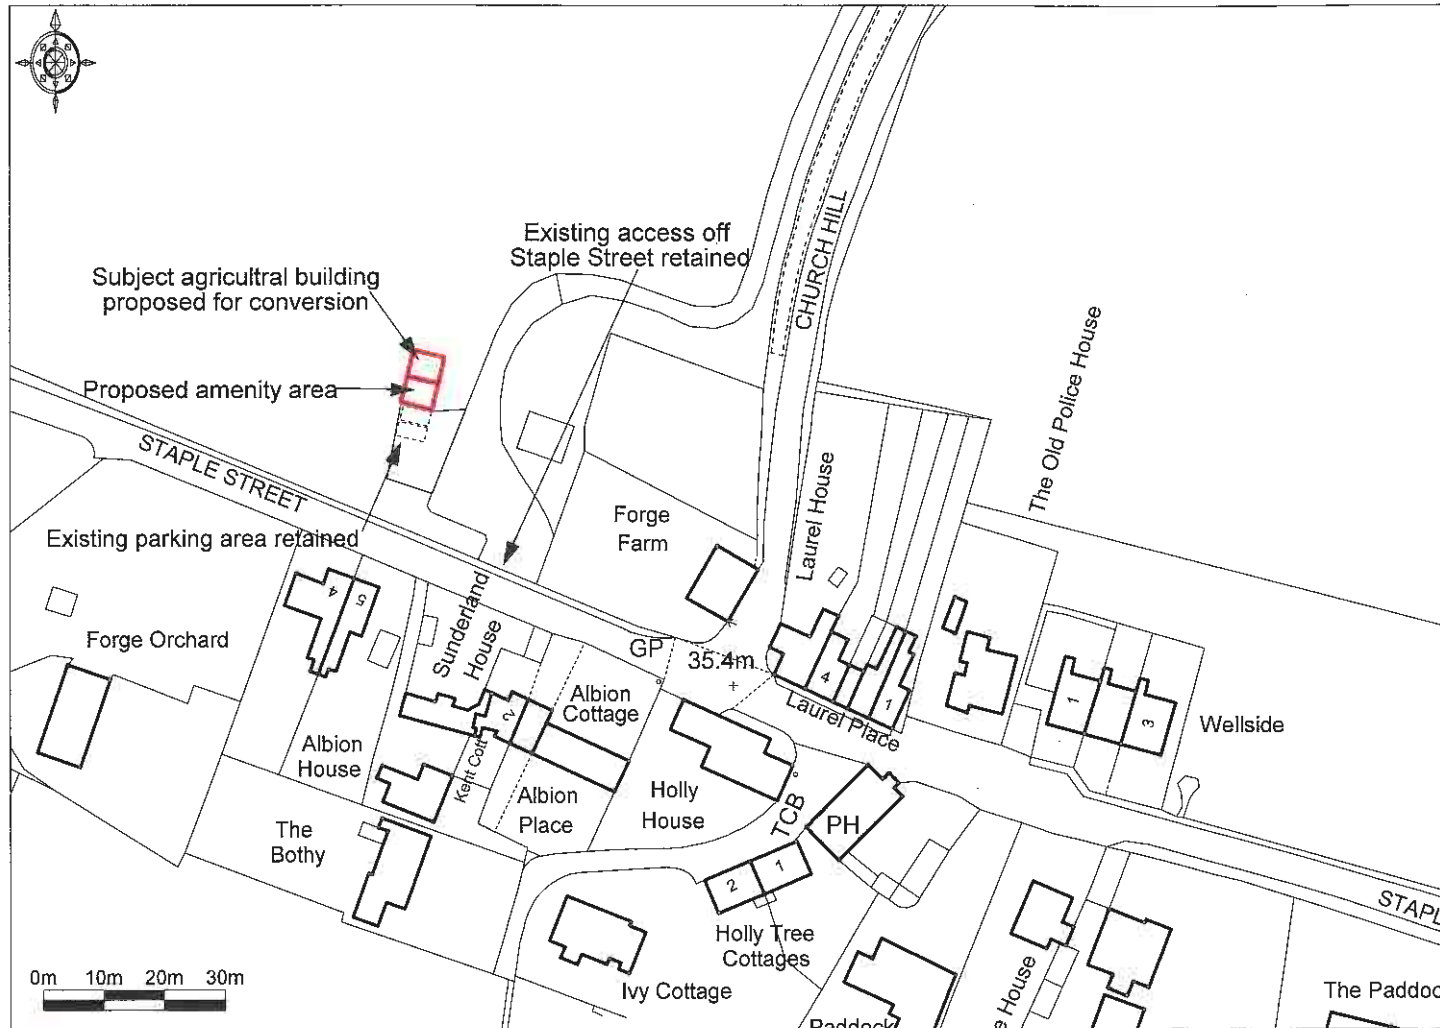

Plan showing agricultural building proposed for conversion

Ordnance Survey © Crown Copyright 2017. All rights reserved. Licence number 100022432. Plotted Scale - 1:1250